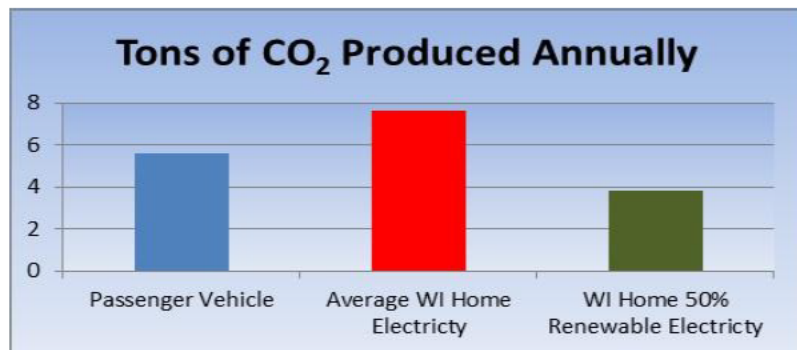

# What Kind of World Do You Want to Leave Behind?

Renewable energy used to be an expensive choice. Now for as little as an extra \$1.70 a month you can power part of your home with clean green renewable energy! Sign up for the WWLC Green Energy Program and create a legacy that will last.

Through Wisconsin Rapids Water Works & Lighting Commission you can purchase renewable energy for as little as an extra \$1.70 per month.

The more renewable energy you purchase the more you ensure your electricity is coming from clean green sources like wind and hydro rather than fossil fuels like coal and natural gas.

The Green Energy Program sells electricity in blocks. Each block is equivalent to 100 kilowatt hours (kWh). An average Wisconsin home uses about 800 kWh's per month. Purchasing...

- ⇒ 1 block a month for a year is equivalent to saving 92 gallons of gasoline\*
- ⇒ 3 blocks a month for a year is equivalent to not driving your car for six months\*
- ⇒ 8 blocks a month for a year is equivalent to the carbon sequestered annually by 1.4 acres of forest\*